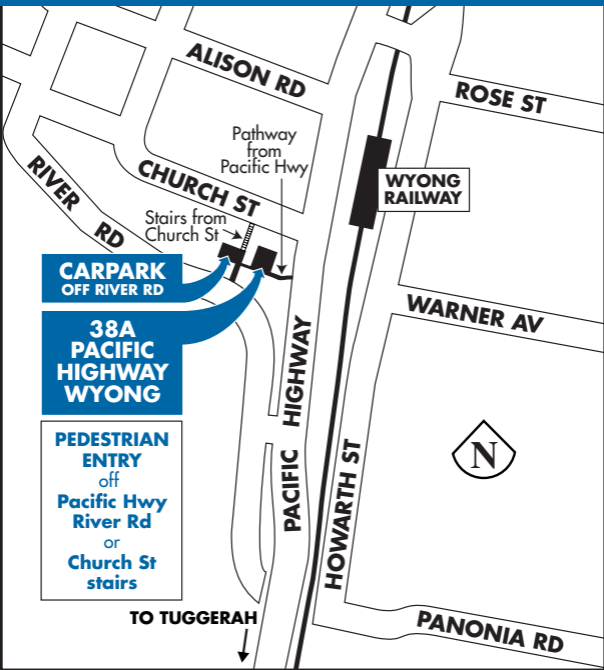

WYONG CENTRAL Community Health Centre

CARPARK
OFF RIVER RD

38A
PACIFIC
HIGHWAY
WYONG

PEDESTRIAN
ENTRY
off
Pacific Hwy
River Rd
or
Church St
stairs

TO TUGGERAH